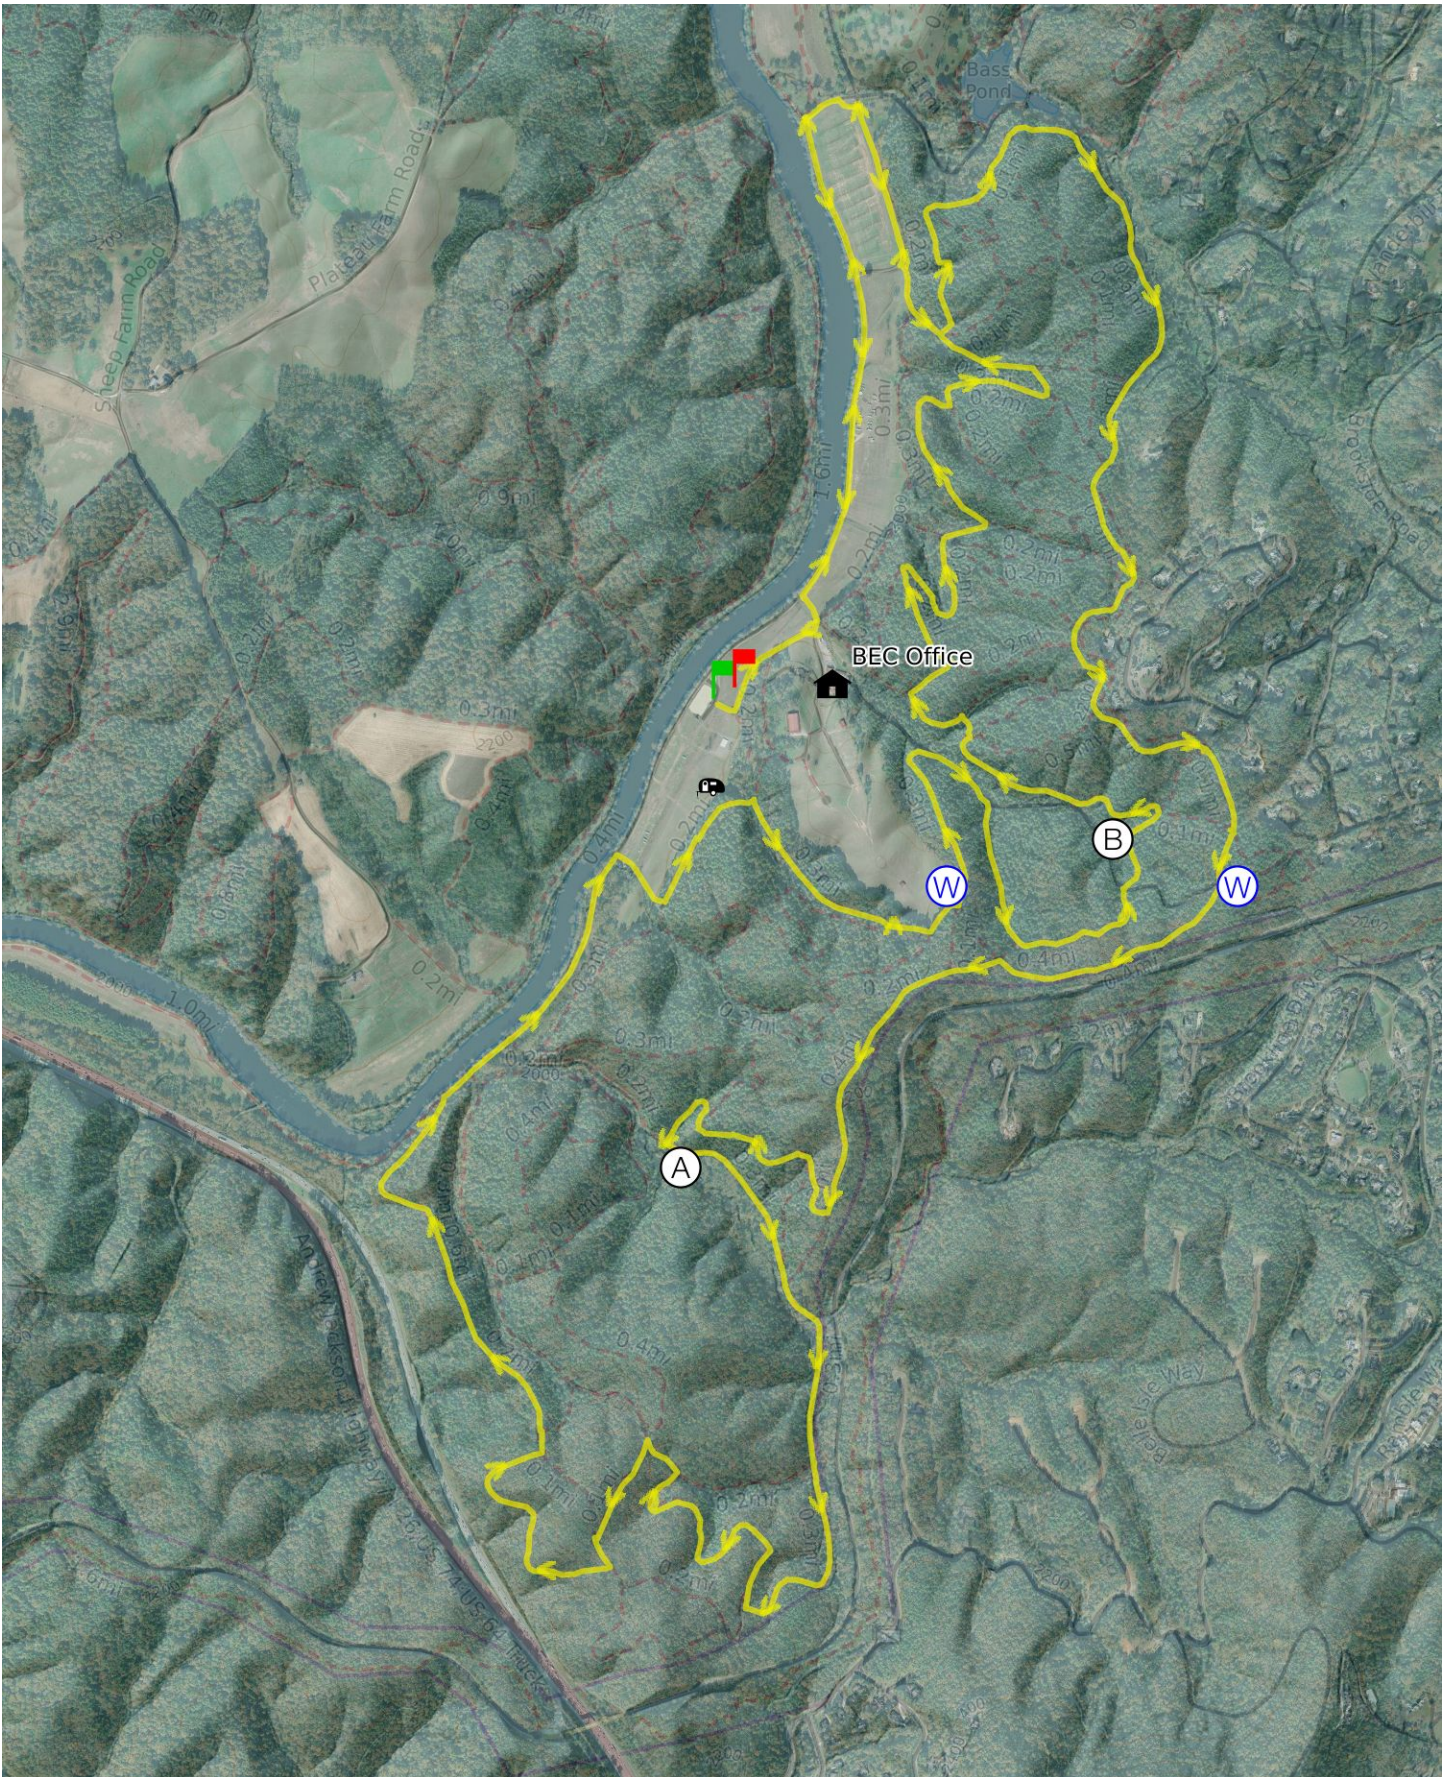

Yellow East 13.2 Miles

Yellow East
WGS84
UTM Zone 17S
 CALTOPO