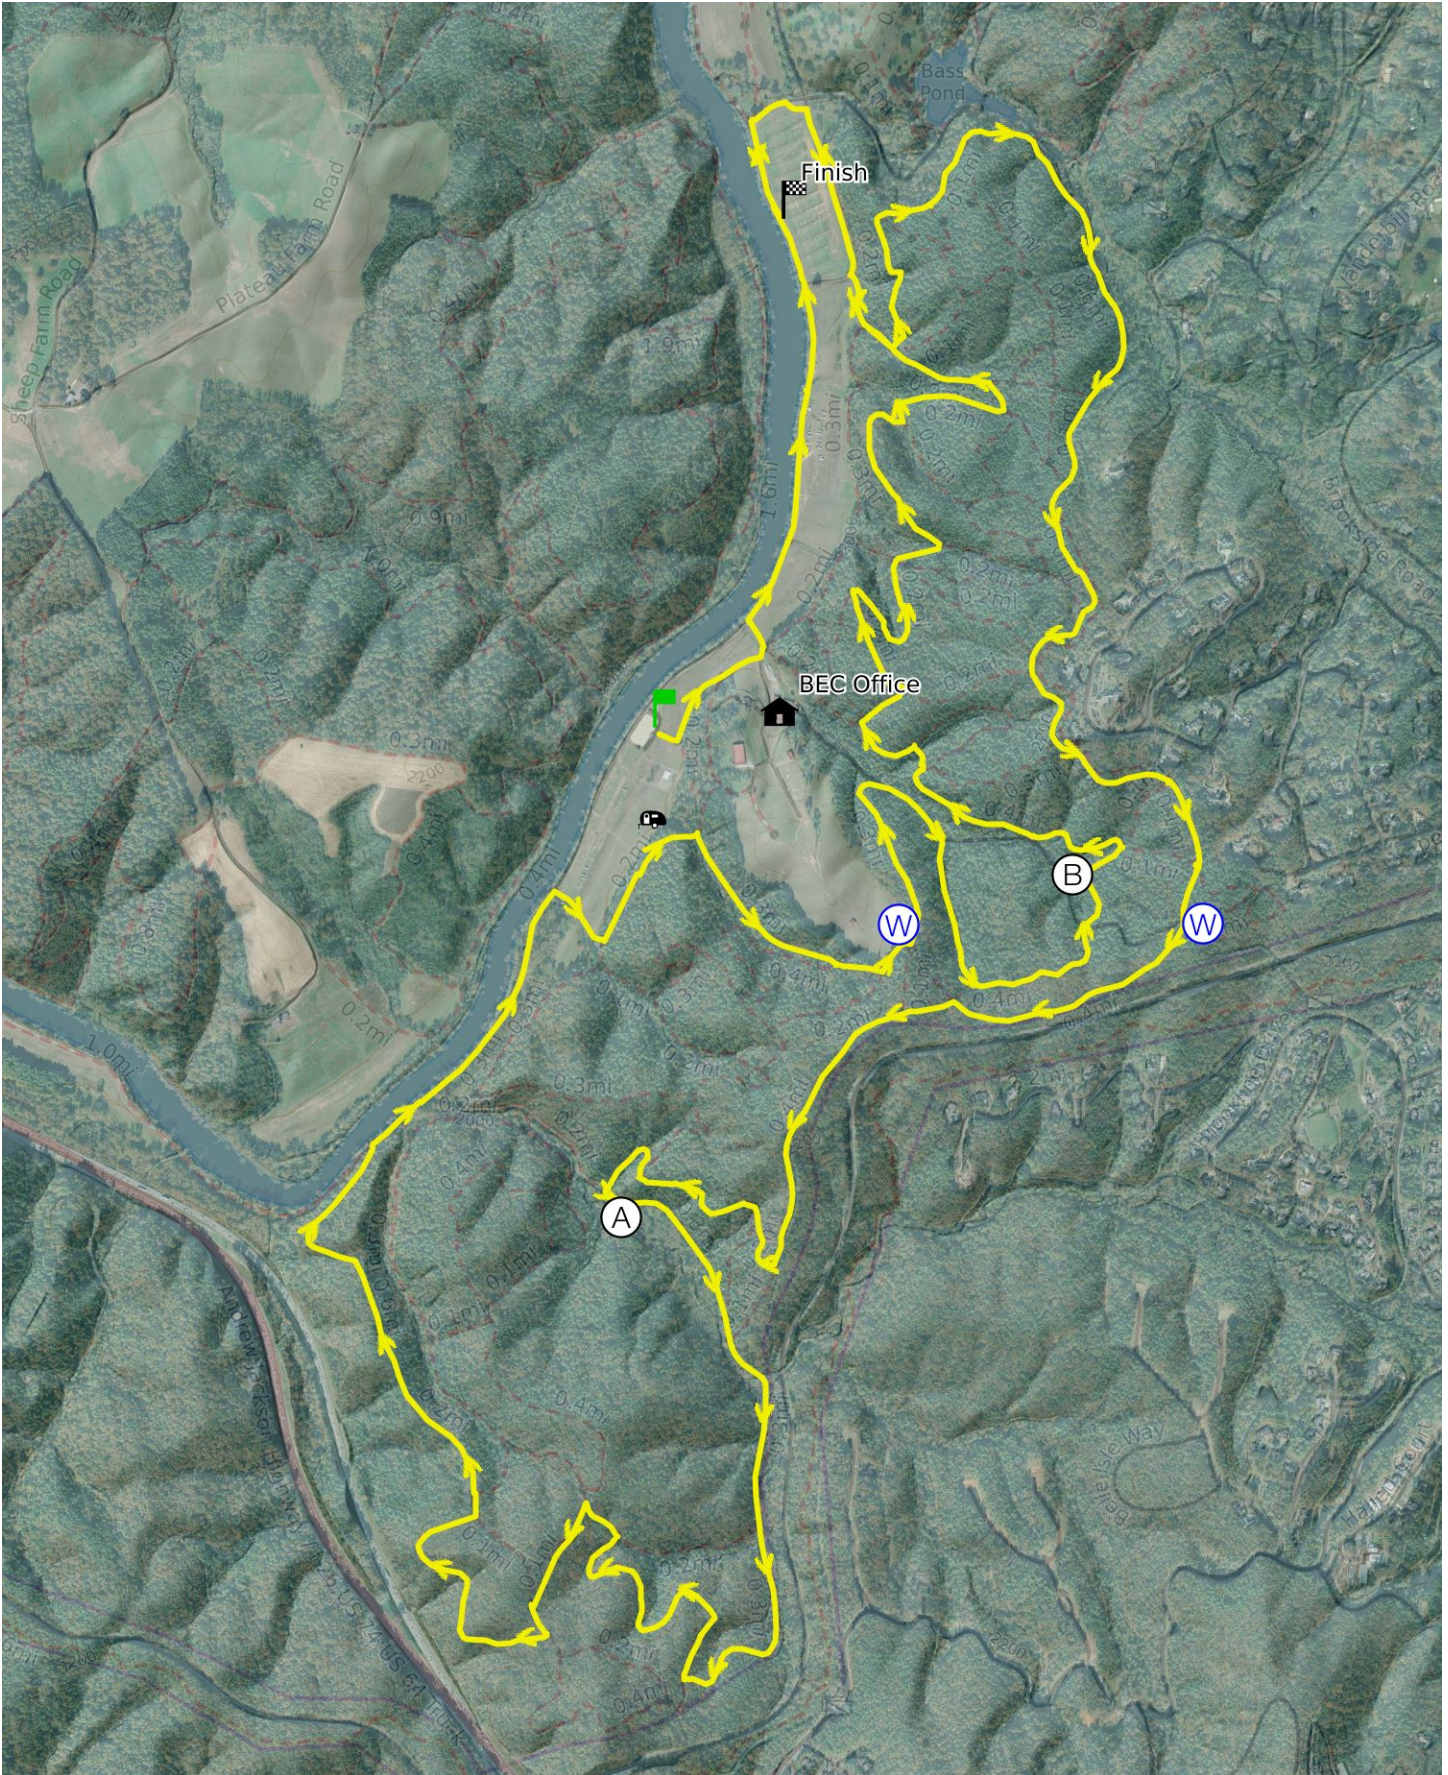

Yellow East to Finish 12.5 Miles

Yellow East to Finish
WGS84
UTM Zone 17S