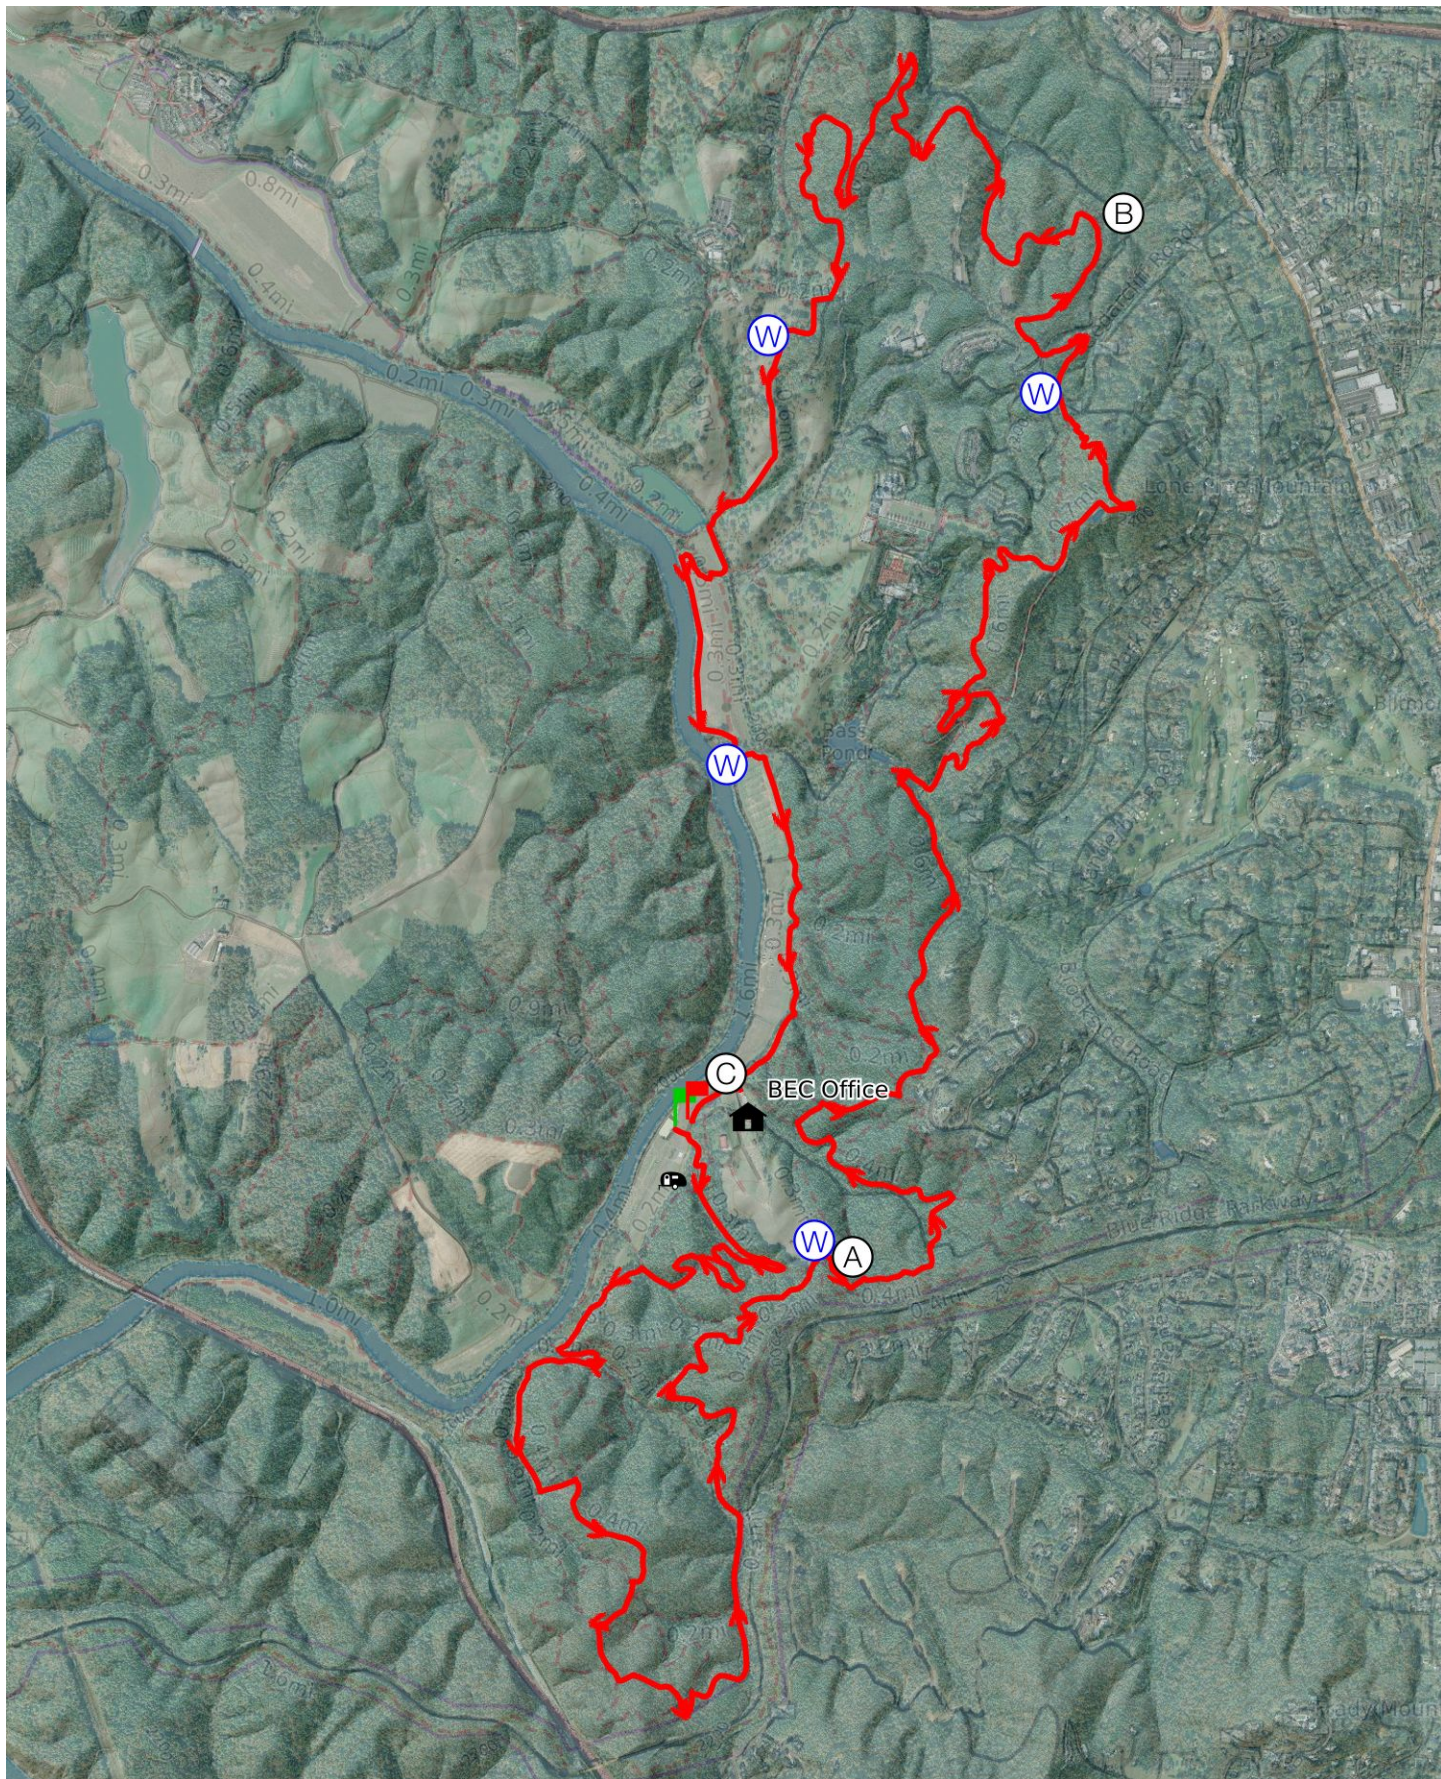

Red East  
15.2 Miles

Red East  
WGS84  
UTM Zone 17S  
 CALTOPO