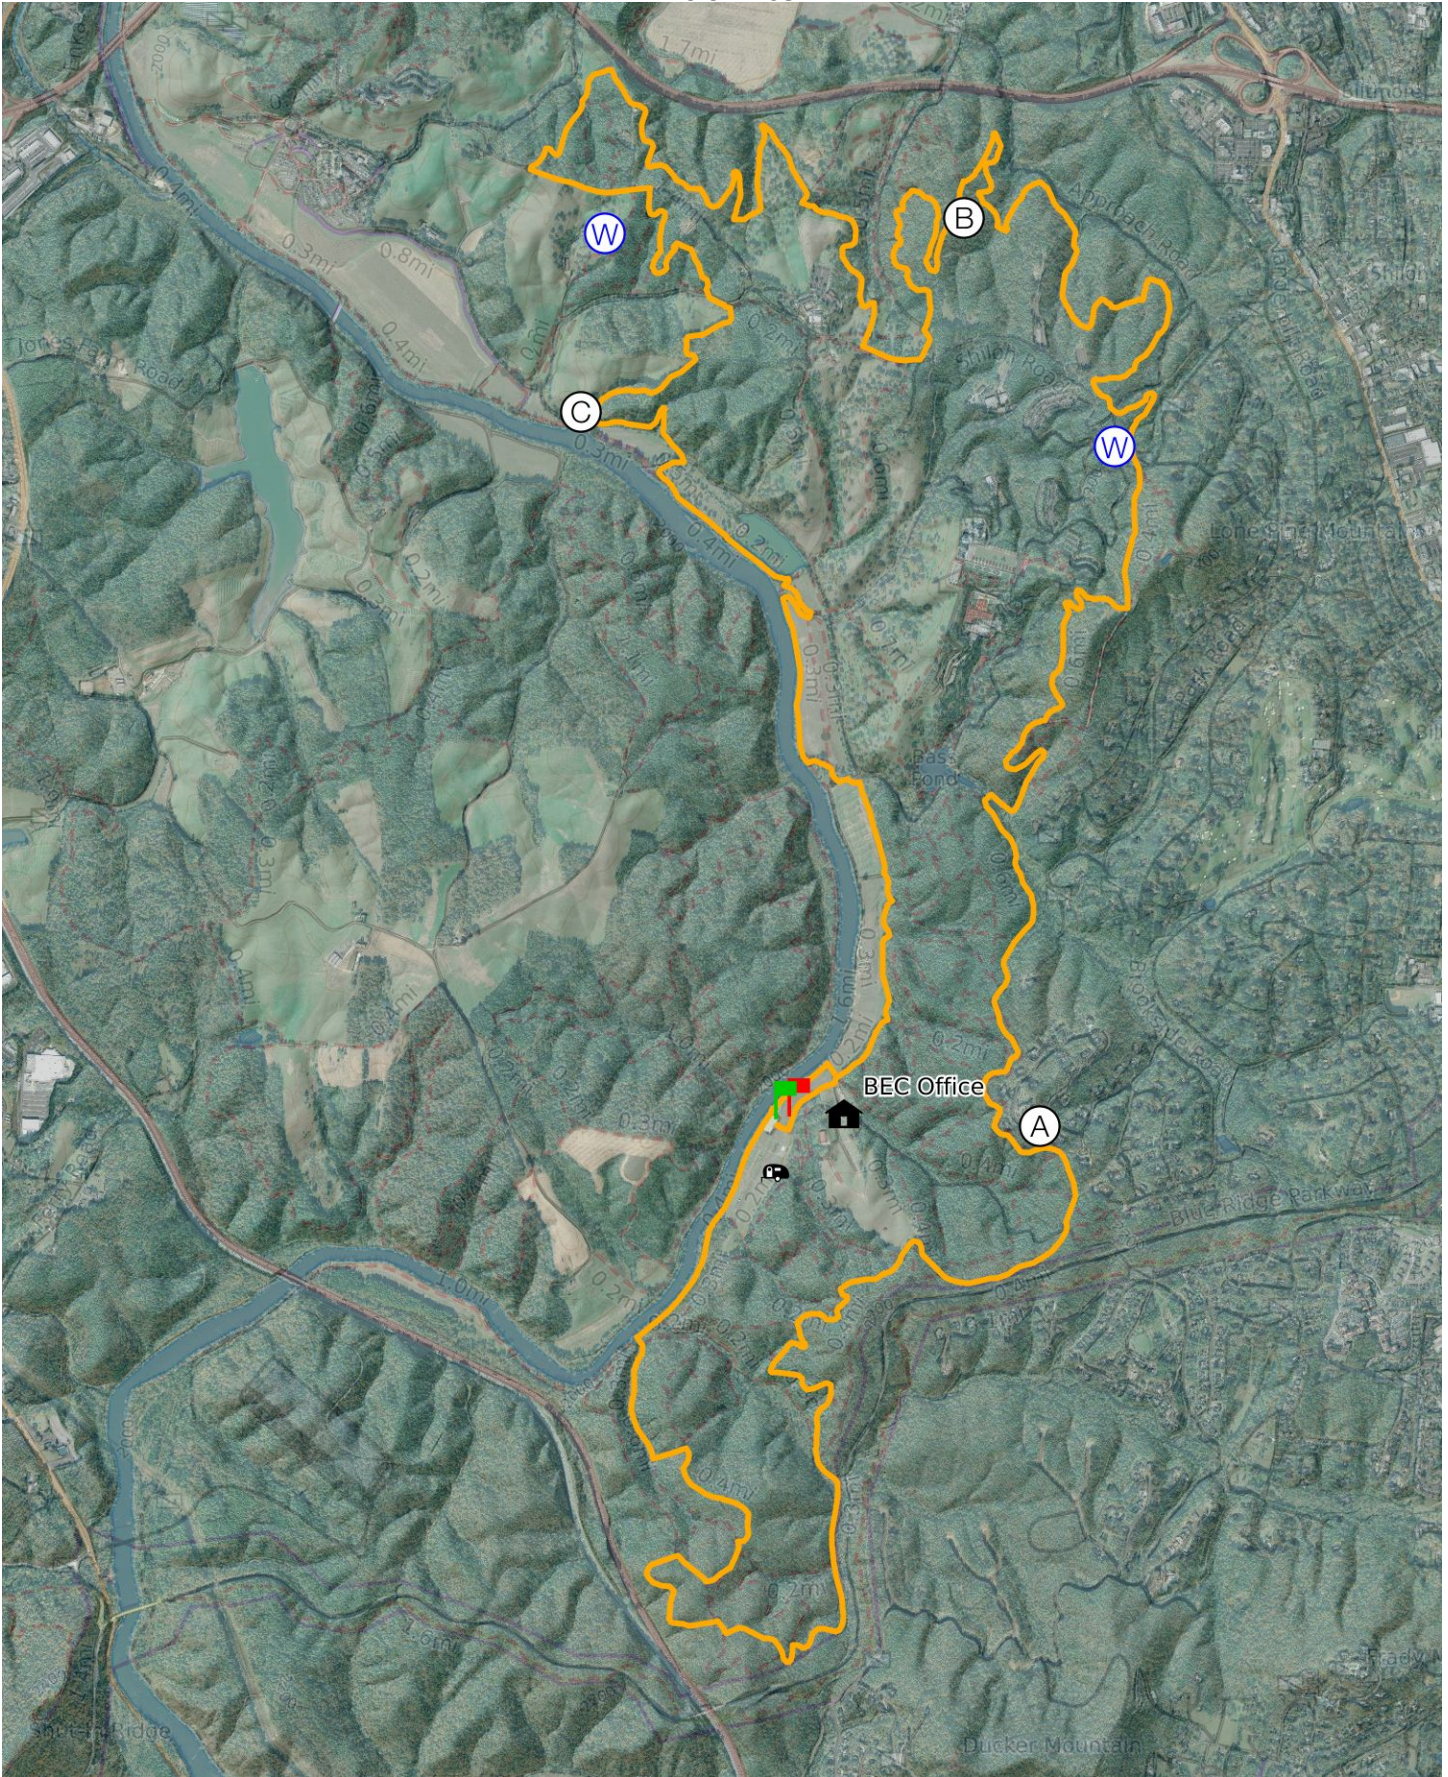

Orange East Start from Release
18.3 Miles

Orange East from Release Timer 1 2 3km
WGS84
UTM Zone 17S
Scale 1:32103 1 inch = 2675 feet